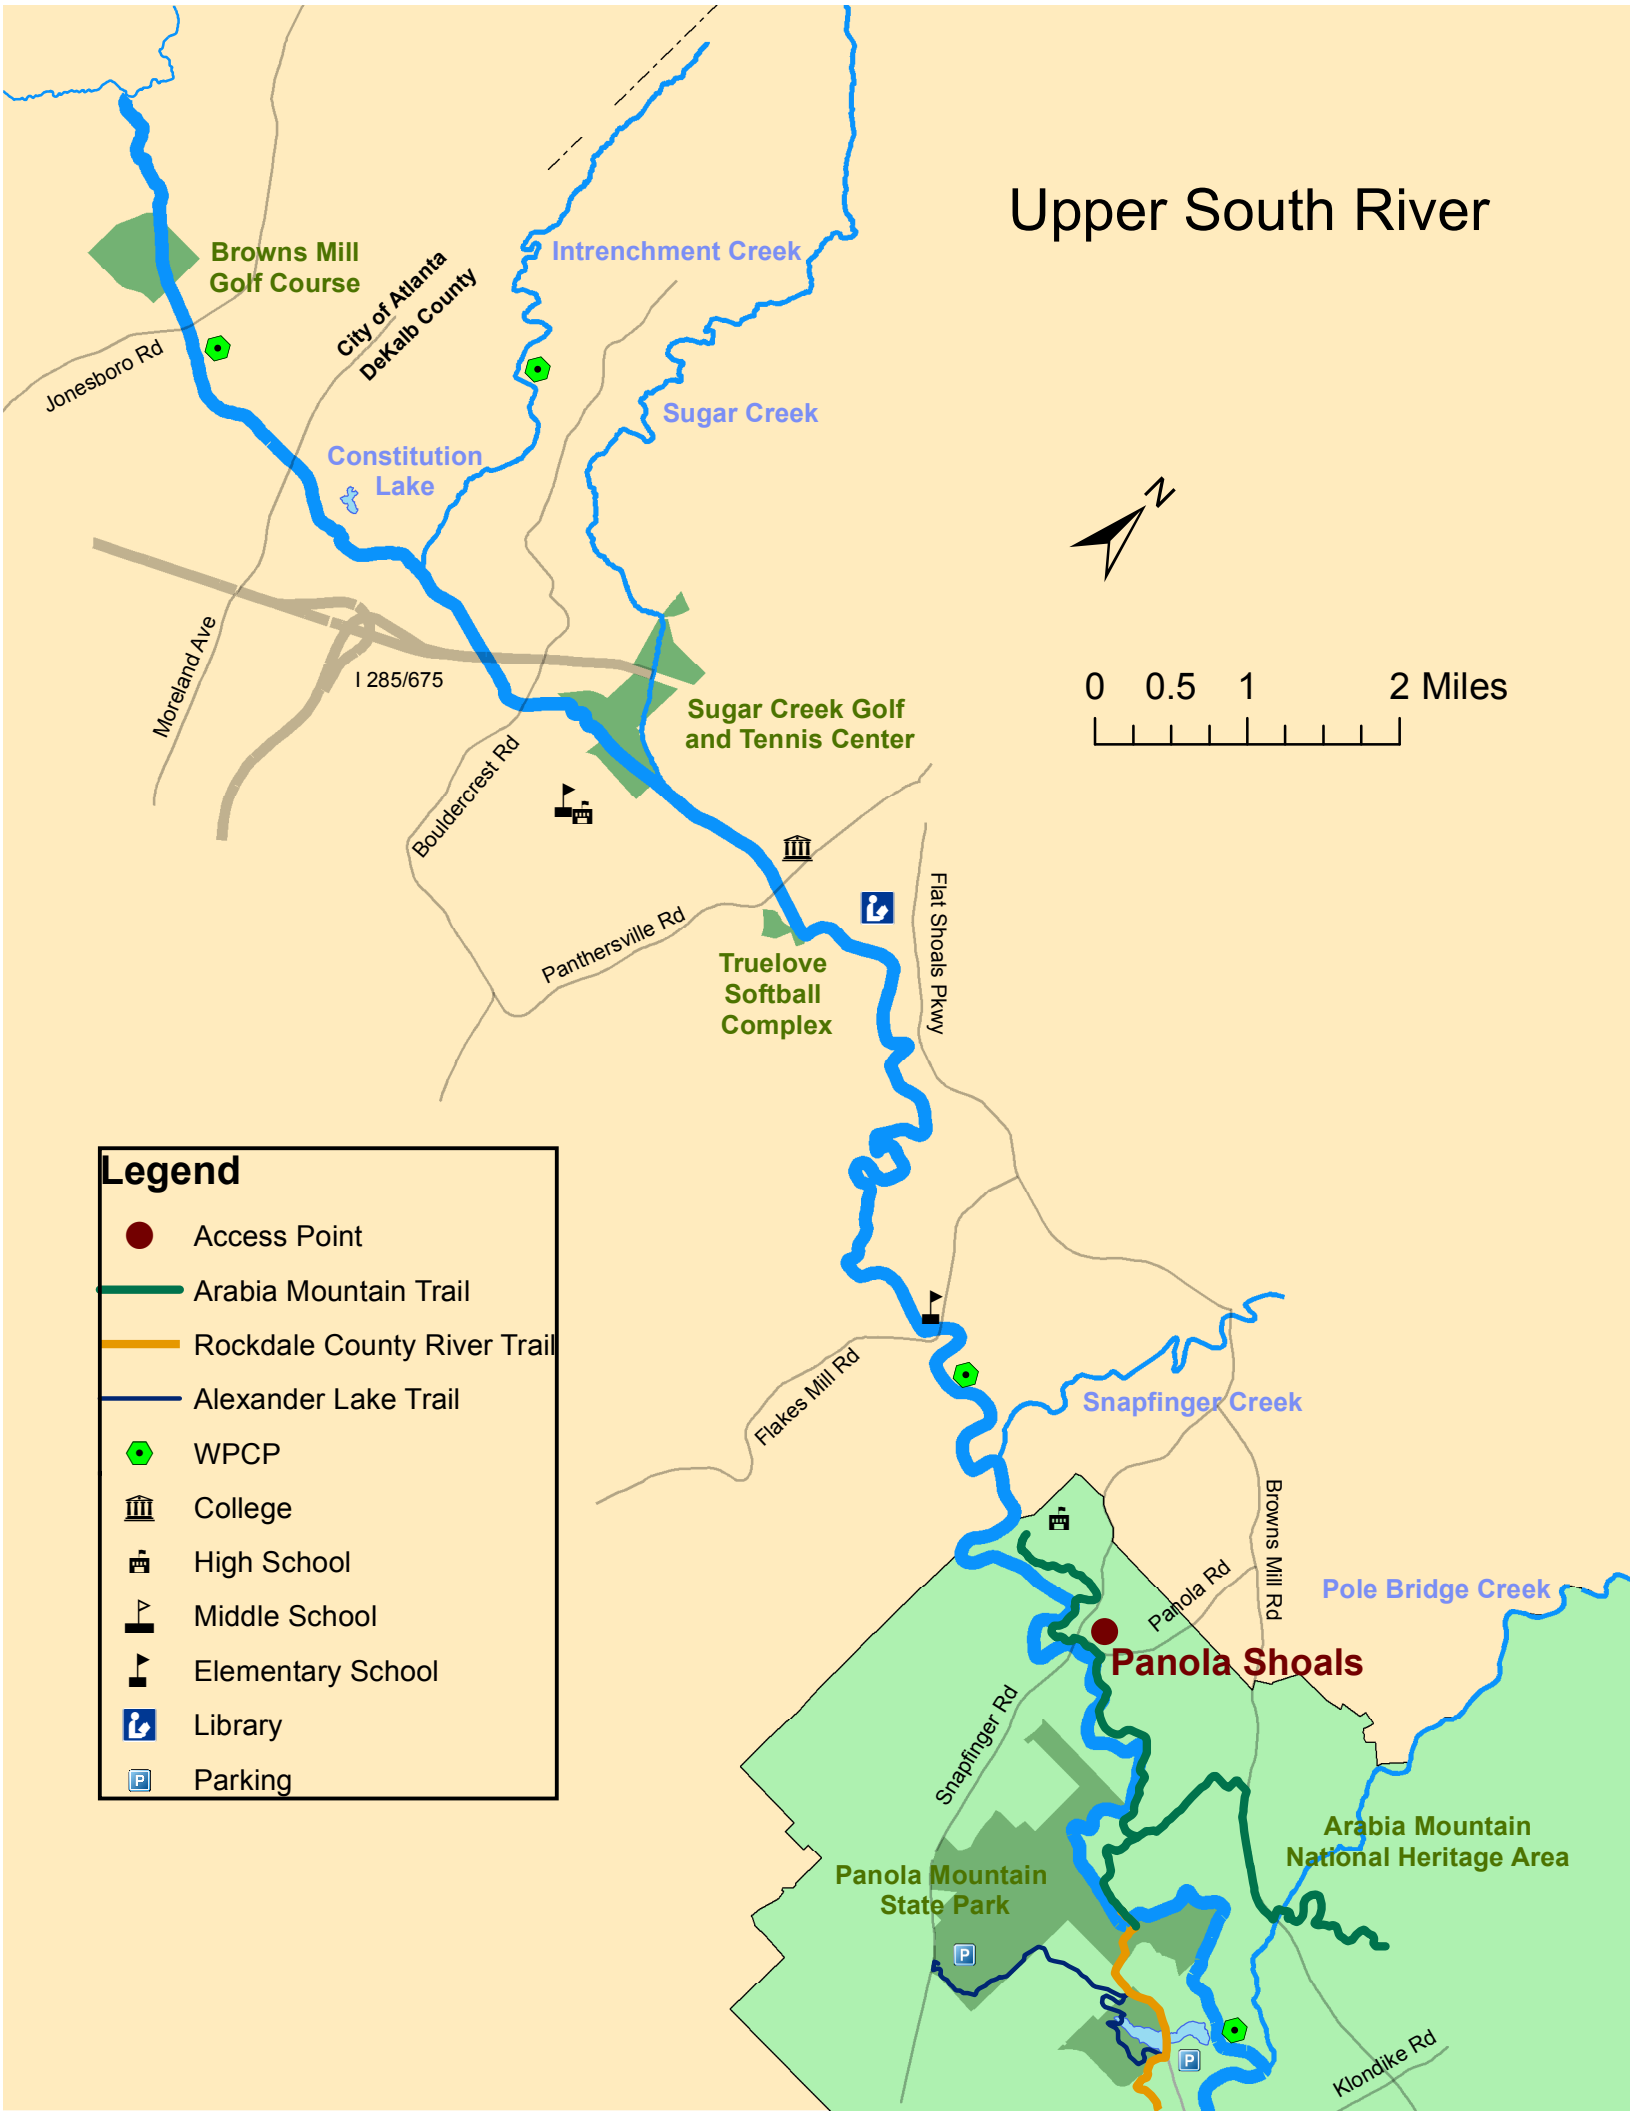

Upper South River

Legend

- Access Point
- Arabia Mountain Trail
- Rockdale County River Trail
- Alexander Lake Trail
- ⬡ WPCP
- 🏫 College
- 🎓 High School
- 🏫 Middle School
- 🏫 Elementary School
- 📖 Library
- 🅑 Parking